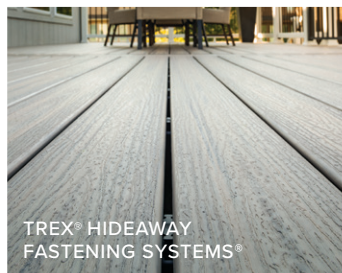

TREX® FENCING™

TREX® CLADDING™

TREX® HIDEAWAY
FASTENING SYSTEMS®

© 2024 TREX COMPANY, INC. ALL RIGHTS RESERVED. TREX®, THE TREX LOGO, TREXPRO®, TREX ENHANCE®, TREX SELECT®, TREX TRANSCEND®, LINEAGE™, TREX SIGNATURE®, TREX® OUTDOOR LIGHTING™, TREX HIDEAWAY®, TREX® PERGOLA™, TREX® OUTDOOR KITCHENS™, TREX® RAINESCAPE®, TREX® OUTDOOR FURNITURE™ AND TREX® FENCING ARE EITHER FEDERALLY REGISTERED TRADEMARKS, TRADEMARKS OR TRADE DRESS OF TREX COMPANY, INC., WINCHESTER, VIRGINIA OR ITS LICENSEES.