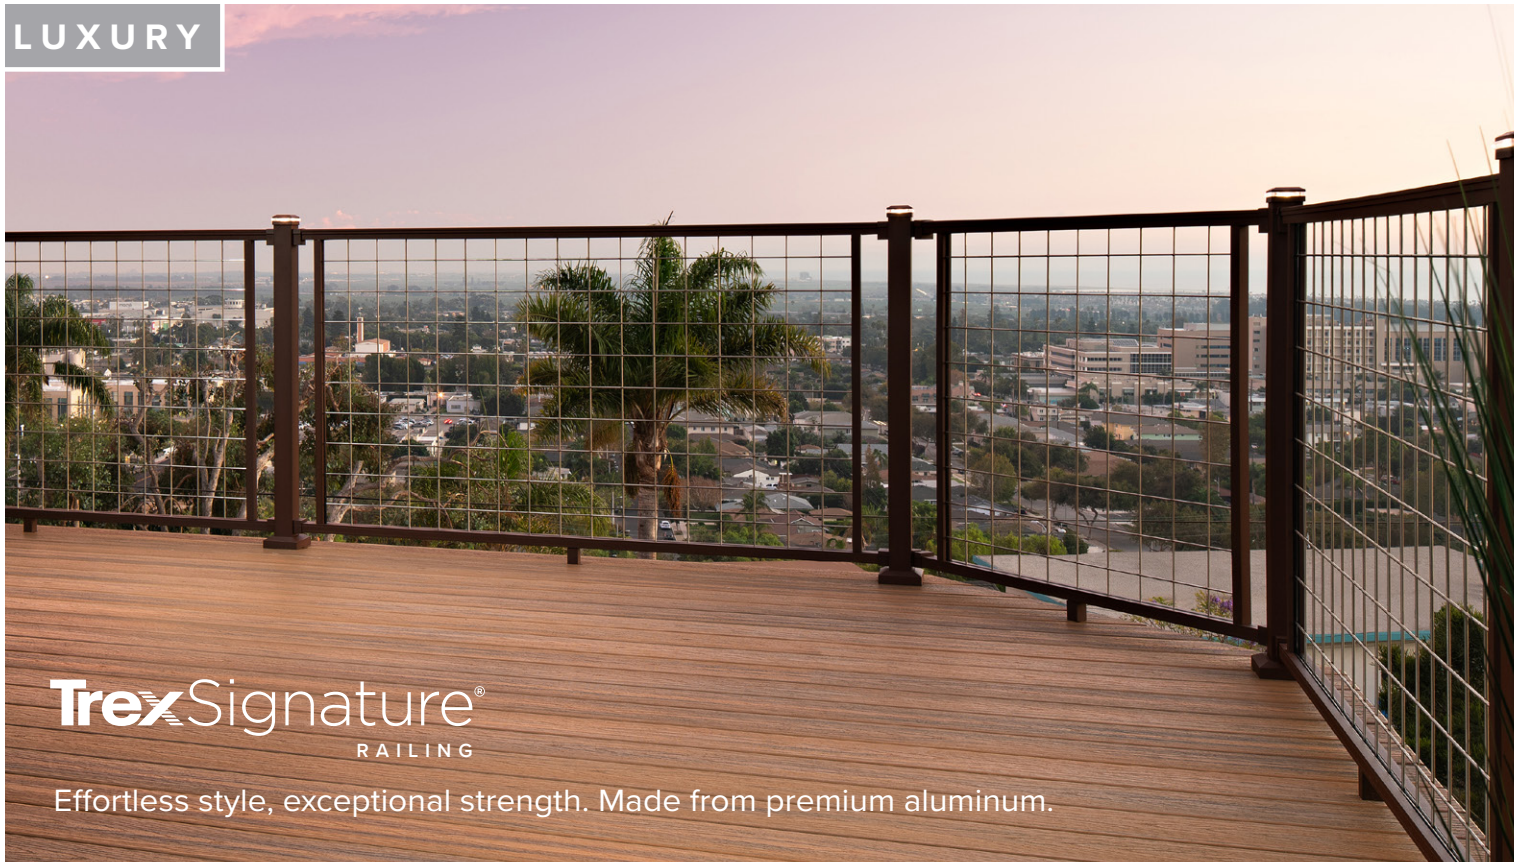

TrexSignature®
RAILING

Effortless style, exceptional strength. Made from premium aluminum.

Trex Signature®
ALUMINUM RAILING

Rail+Post Color Options

CHARCOAL BLACK

CLASSIC WHITE

BRONZE

Baluster/Infill Options