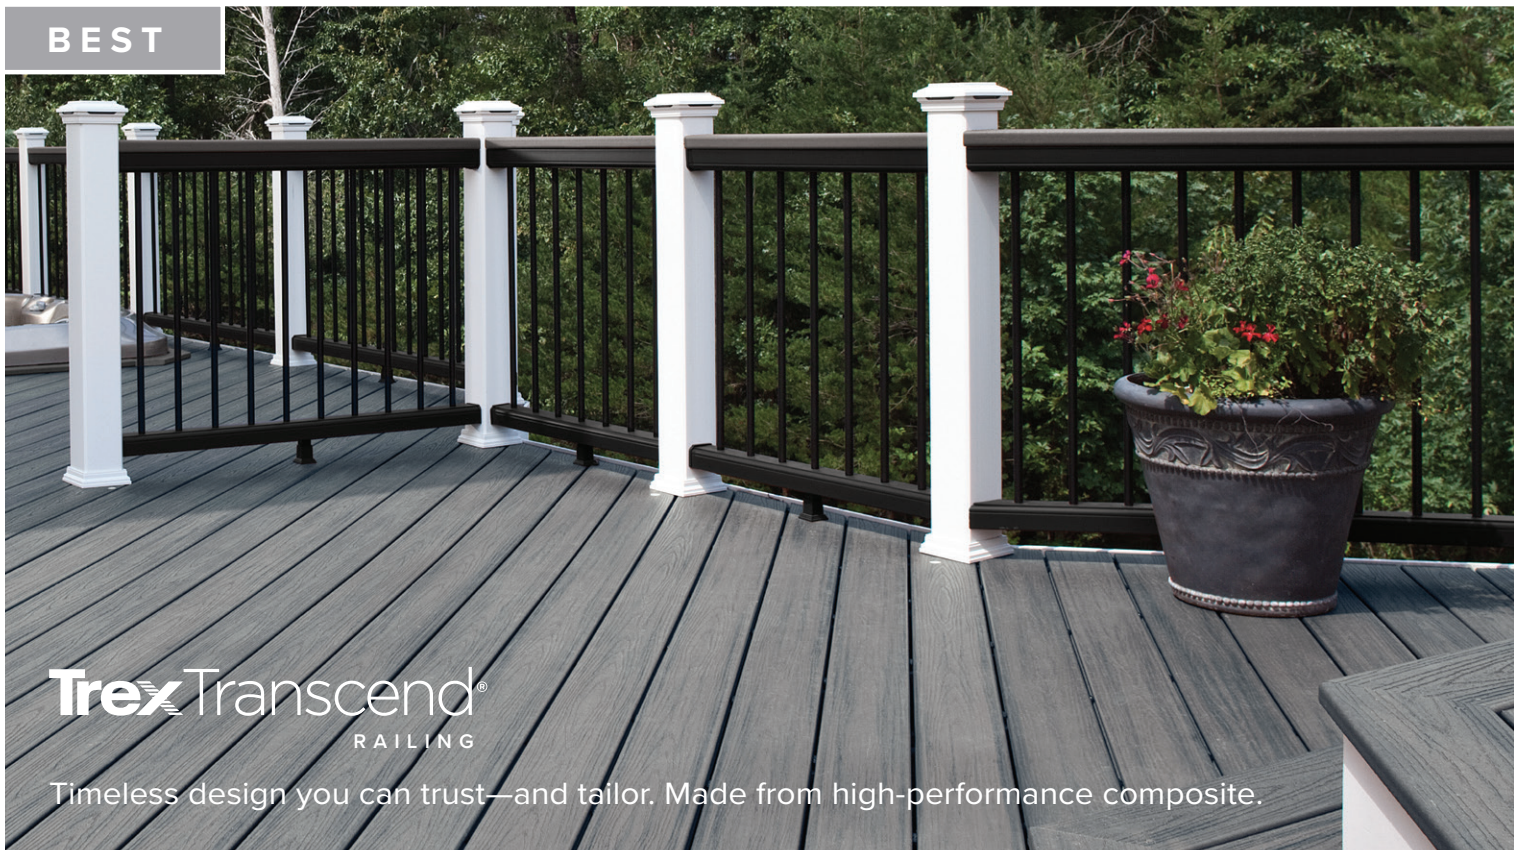

TrexTranscend®
RAILING

Timeless design you can trust—and tailor. Made from high-performance composite.

Trex Transcend®
COMPOSITE RAILING

Rail+Post Color Options

CHARCOAL BLACK

CLASSIC WHITE

VINTAGE LANTERN

ROPE SWING

Baluster/Infill Options

Vertical Aluminum
Infill Shown.
OTHER OPTIONS AVAILABLE.