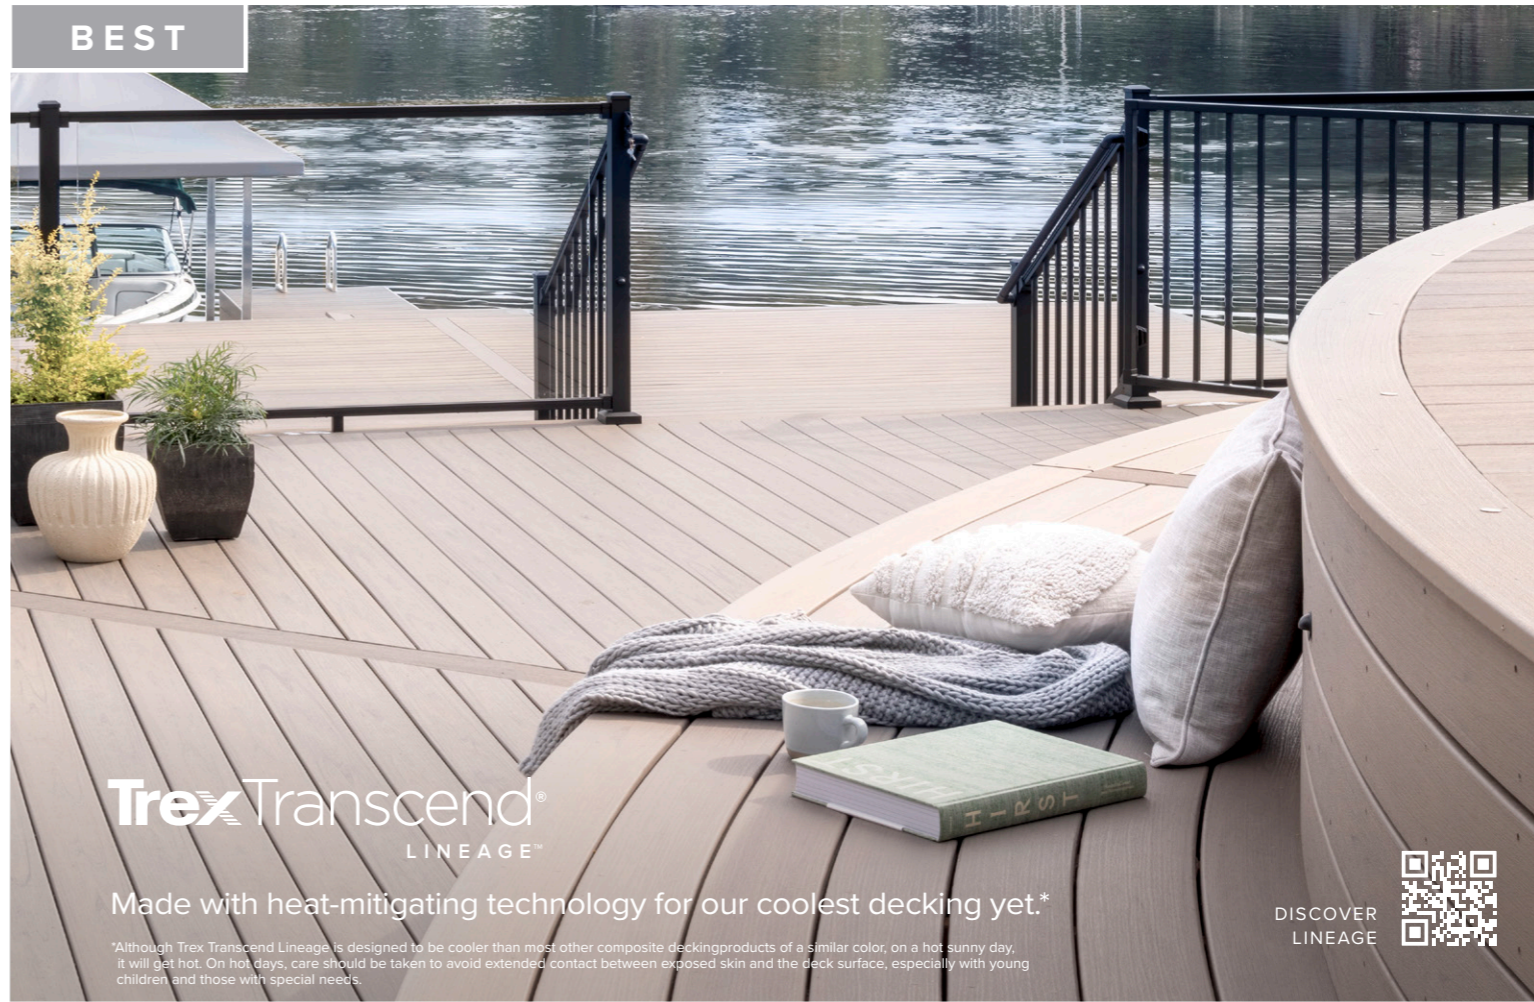

Trex Transcend®
LINEAGE™

Made with heat-mitigating technology for our coolest decking yet.*

*Although Trex Transcend Lineage is designed to be cooler than most other composite decking products of a similar color, on a hot sunny day, it will get hot. On hot days, care should be taken to avoid extended contact between exposed skin and the deck surface, especially with young children and those with special needs.

DISCOVER
LINEAGE

TREX'S COOLEST
DECKING YET

$$$$$

★★★★★
Scratch Resistance

LIMITED RESIDENTIAL
50
YEAR
WARRANTY
MADE & STAIN WARRANTY

ISLAND MIST

BISCAYNE

JASPER

RAINIER

CARMEL