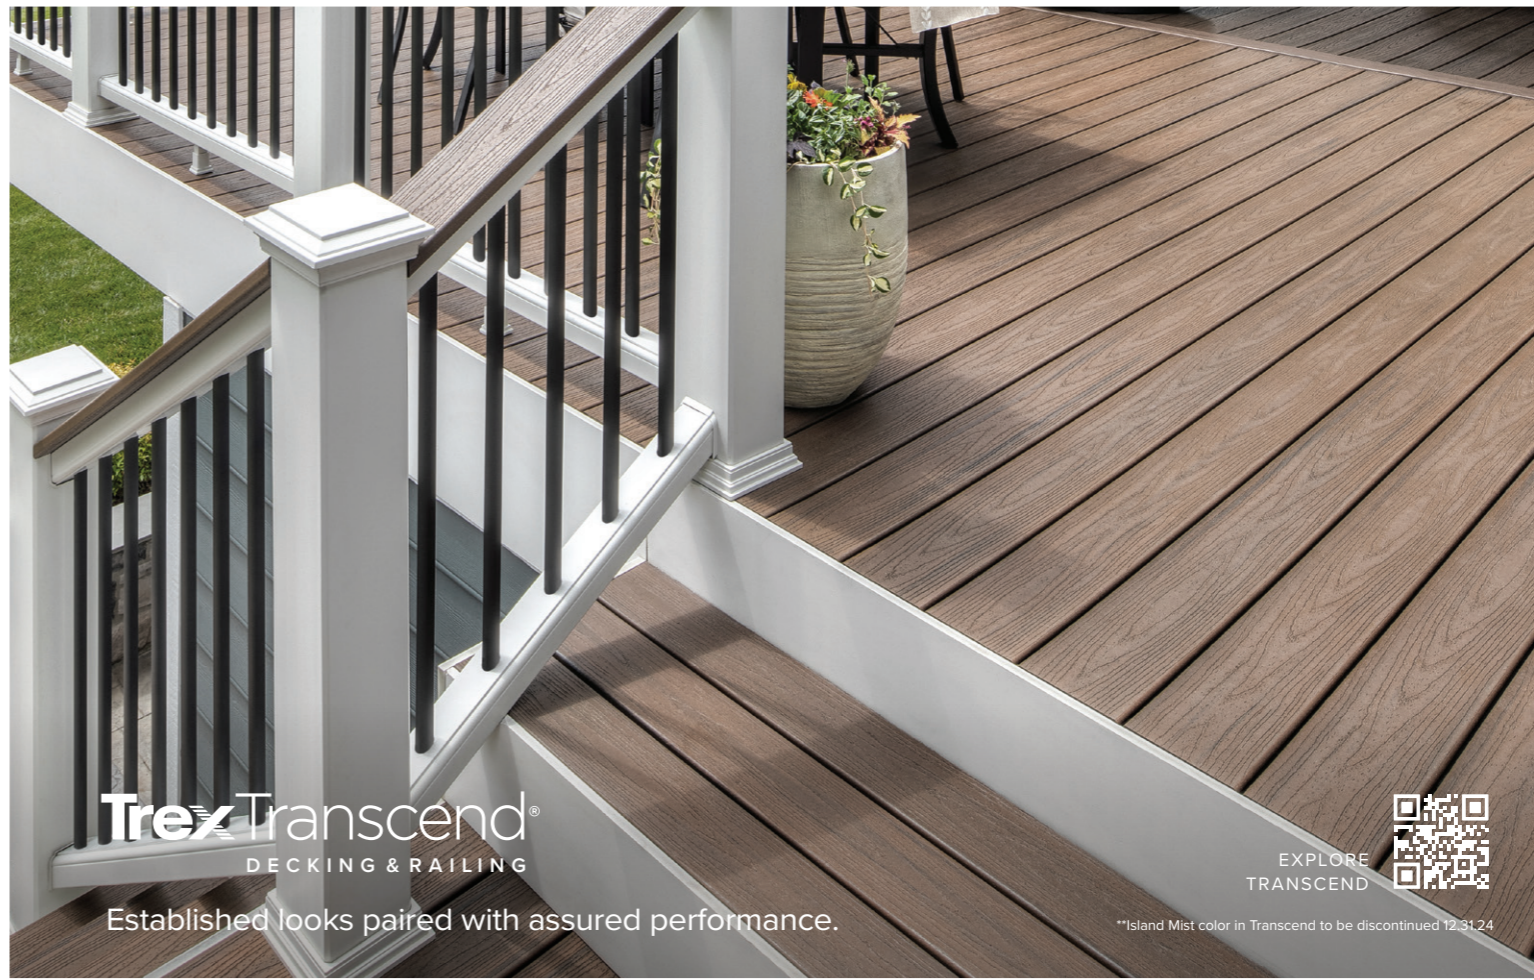

Trex Transcend®
DECKING & RAILING

Established looks paired with assured performance.

EXPLORE
TRANSCEND

$$$$$

★★★★★
Scratch Resistance

LIMITED RESIDENTIAL
50
YEAR
WARRANTY
MADE & STAIN WARRANTY

ISLAND MIST**

HAVANA GOLD

LAVA ROCK

TIKI TORCH

SPICED RUM

ROPE SWING