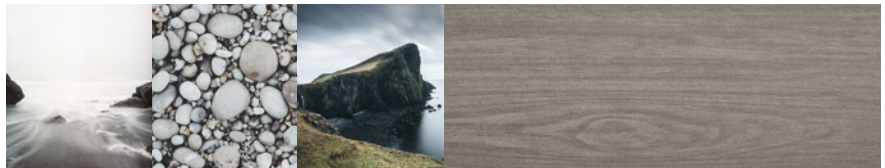

Signature®

TREX

Setting a new standard for style in outdoor living.

Luxurious, nature-inspired colors with an elegant grain pattern.

whidbey

ocracoke