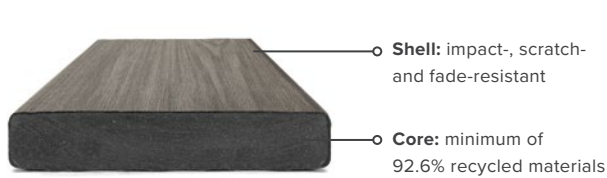

TREX

Signature®

SIGNATURE.TREX.COM

Contact our Signature Concierge to start your journey. Email concierge@trex.com or call 855.411.1045

LUXURY HIGH-PERFORMANCE DECKING

Trex Signature® decking is made of nature-inspired wood thermoplastic lumber (WTCL) for a look as much like wood as wood itself. The proprietary shell formulation creates an elegant grain pattern finish and a high-end matte feel. An alternative to naturally durable hardwood lumber, Signature Decking is ICC-ES SAVE-certified to be a minimum of 92.6% recycled content by weight.

1" Grooved edge

1" Square edge

FEATURES	DECKING BOARDS	
	1" x 6" Grooved Edge	1" x 6" Square Edge
Actual Dimensions - Standard	.94" x 5.5"	.94" x 5.5"
Actual Dimensions - Metric	24 mm x 140 mm	24 mm x 140 mm
Available Lengths - Standard	12', 16', 20'	20'
Available Lengths - Metric	365 cm, 487 cm, 609 cm	609 cm
Weight per Lineal Foot	2.4 lbs	2.5 lbs